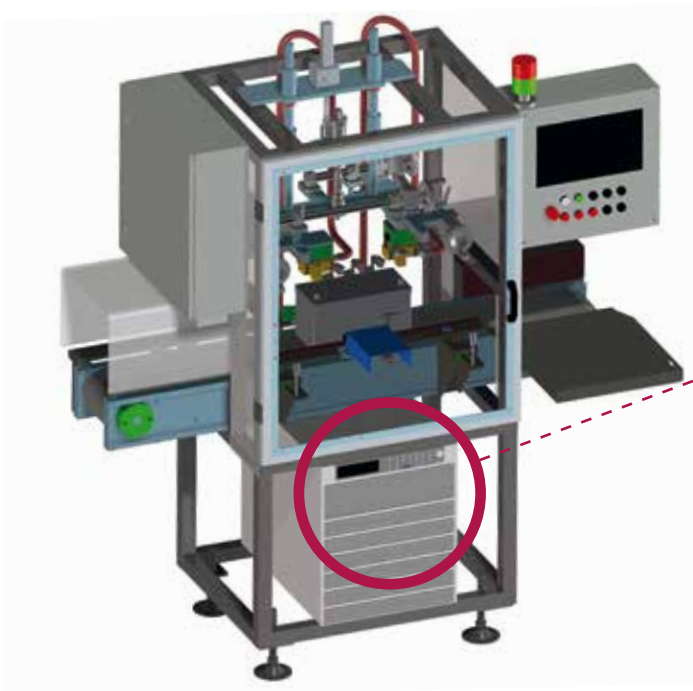

# High Rate Discharge Test with Compact Measurement Technology

Our HRD test unit is now available with the latest measurement technology in the most compact space!

We focus on quality: Chroma ATE Inc. is a leading global supplier of precision test and measurement equipment.

## Your benefit:

- + The latest electronics in this compact casing
- + Direct control and evaluation via the PLC
- + Available up to 2 000 amperes
- + Precise voltage and current measurement
- + All test parameters are stored in the recipe
- + Select a new test programme at the push of a button
- + Test programmes are easy to create
- + Also available with automatic change over to other battery types