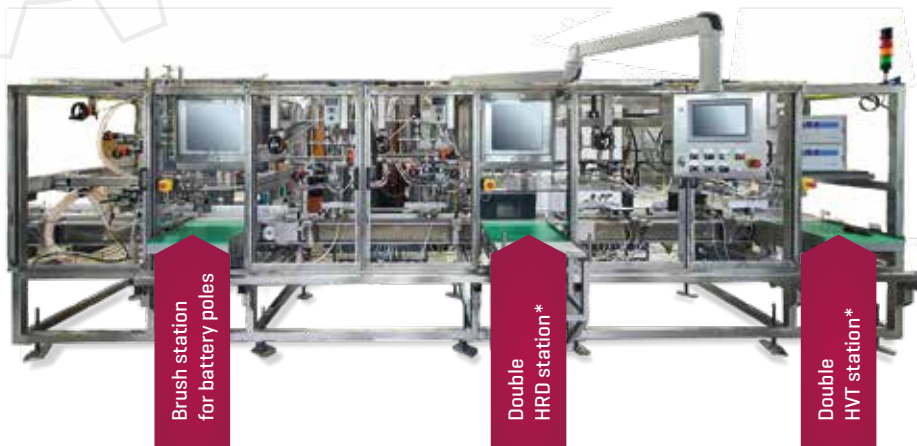

# High Rate Discharge Test with Compact Measurement Technology

Our HRD test unit is now available with the latest measurement technology in the most compact space!

We focus on quality: Chroma ATE Inc. is a leading global supplier of precision test and measurement equipment.

## Your benefit:

- + The latest electronics in this compact casing
- + Direct control and evaluation via the PLC
- + Available up to 2 000 amperes
- + Precise voltage and current measurement
- + All test parameters are stored in the recipe
- + Select a new test programme at the push of a button
- + Test programmes are easy to create
- + Also available with automatic change over to other battery types

## Example configuration of a modular multifunctional test system:

- Modular structure
- Can be combined as required
- Various levels of performance  
(up to 12 batteries / minute)
- High Rate Discharge test (HRD)
- High Voltage Tightness test (HVT)
- OCV test
- Pole brushes
- Pole oils
- For all vehicle batteries,  
optionally also for side terminals
- Optionally with fully automatic  
conversion to other battery types
- Siemens or Allen Bradley controls